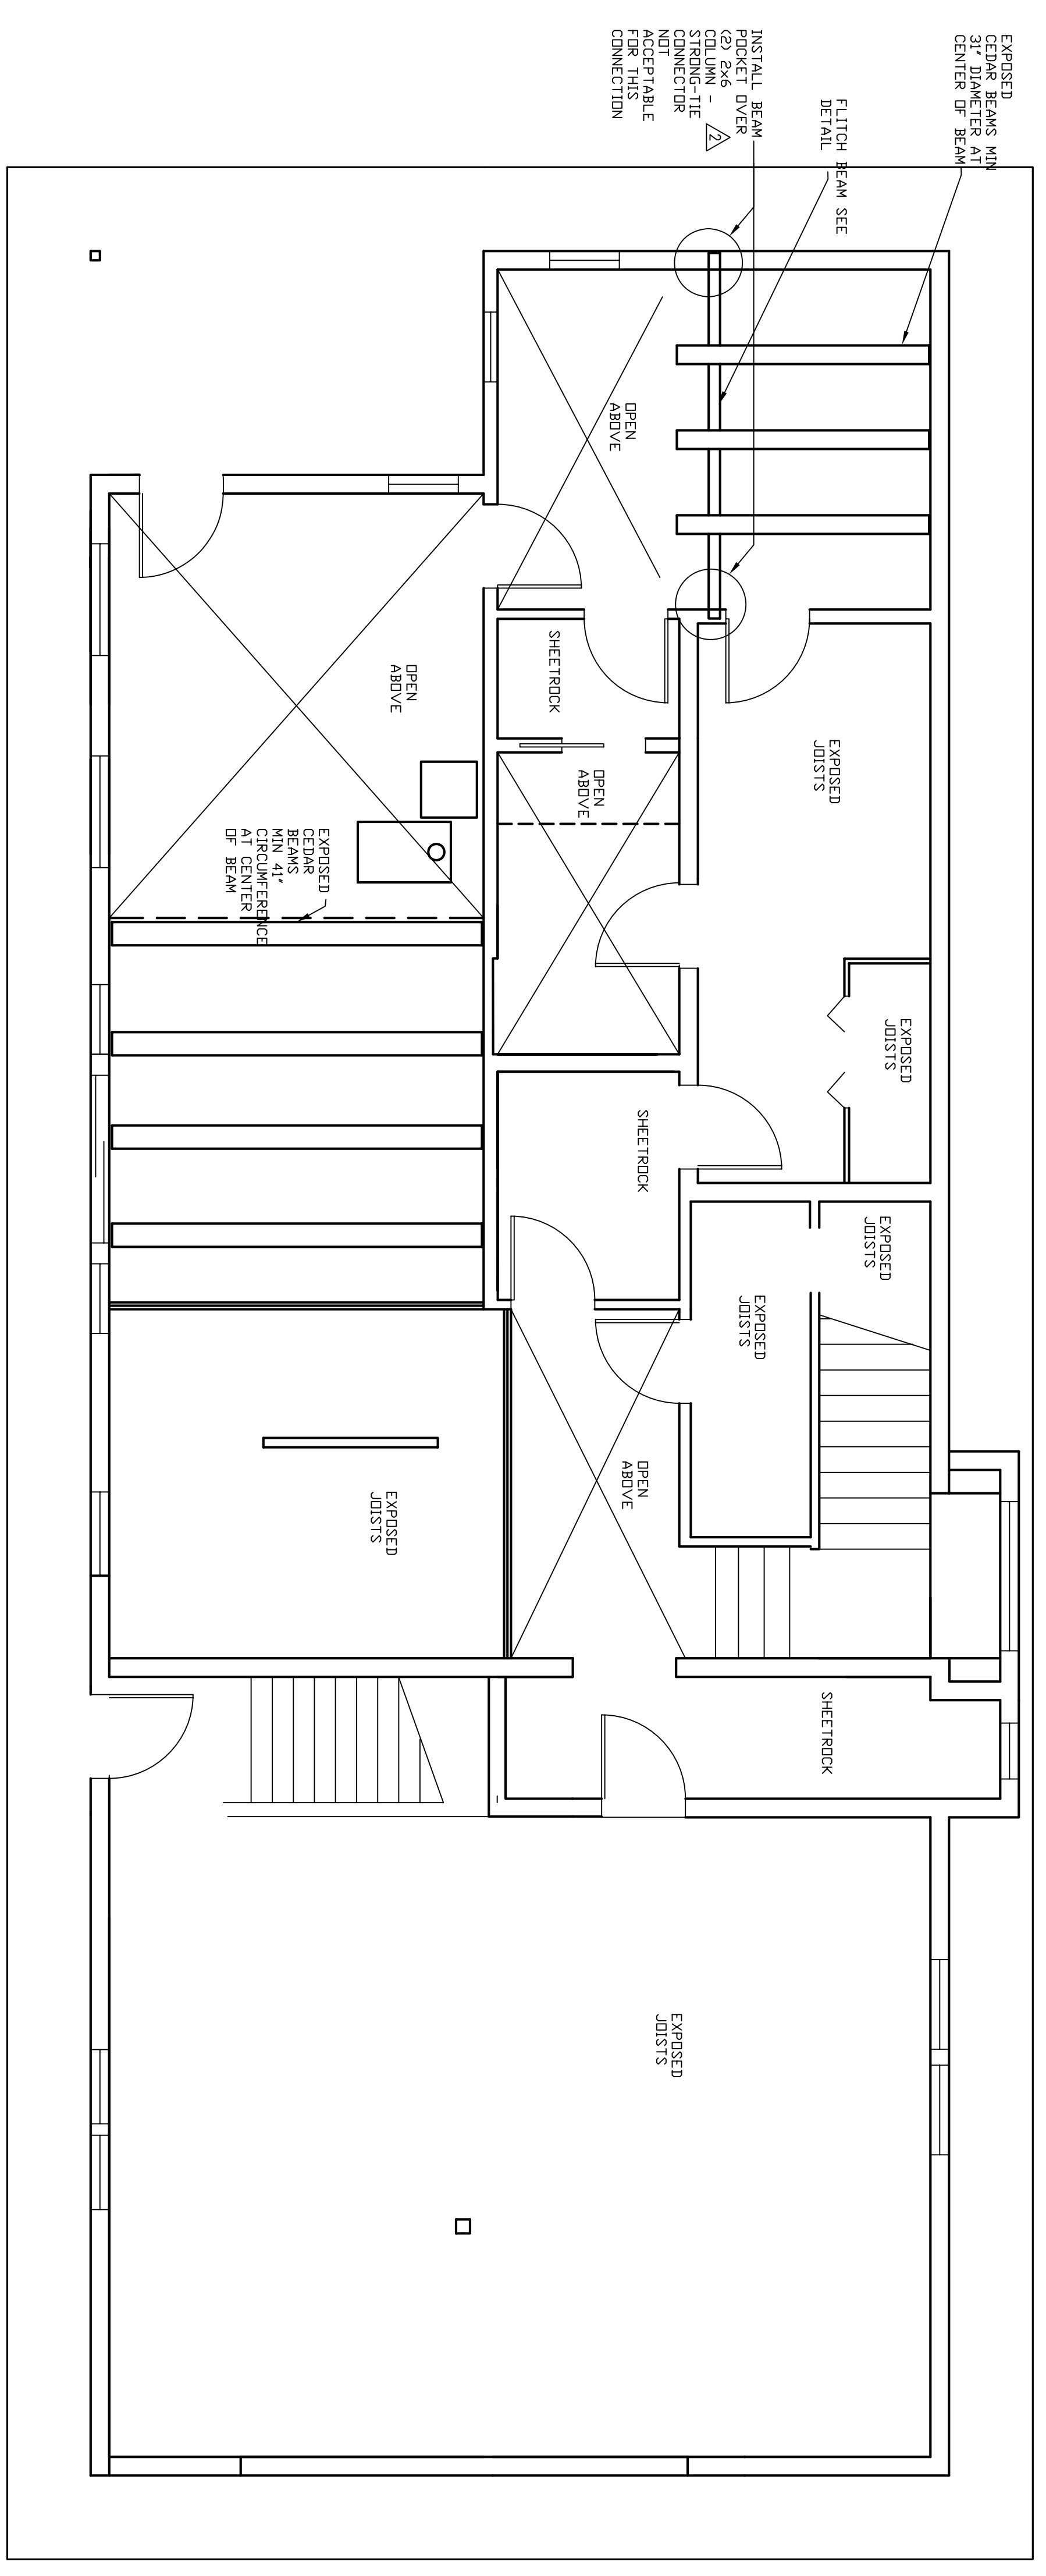

FLITCH BEAM DETAIL
N/D SCALE

FIRST FLOOR REFLECTED CEILING PLAN
SCALE 1/4" = 1'-0"

DATE	1/24/05
DESIGNED	LOL
DRAWN	LOL
DRAWN CHECK	LOL
DESIGN CHECK	

NO.	DESCRIPTION	BY	CHK	DATE
1	BID SET	LOL	LOL	3-17-06
	CHANGE ORDER #1	LOL	LOL	06-05-06

FIRST FLOOR REFLECTED CEILING PLAN
LILE-MICHAELIEU RESIDENCE